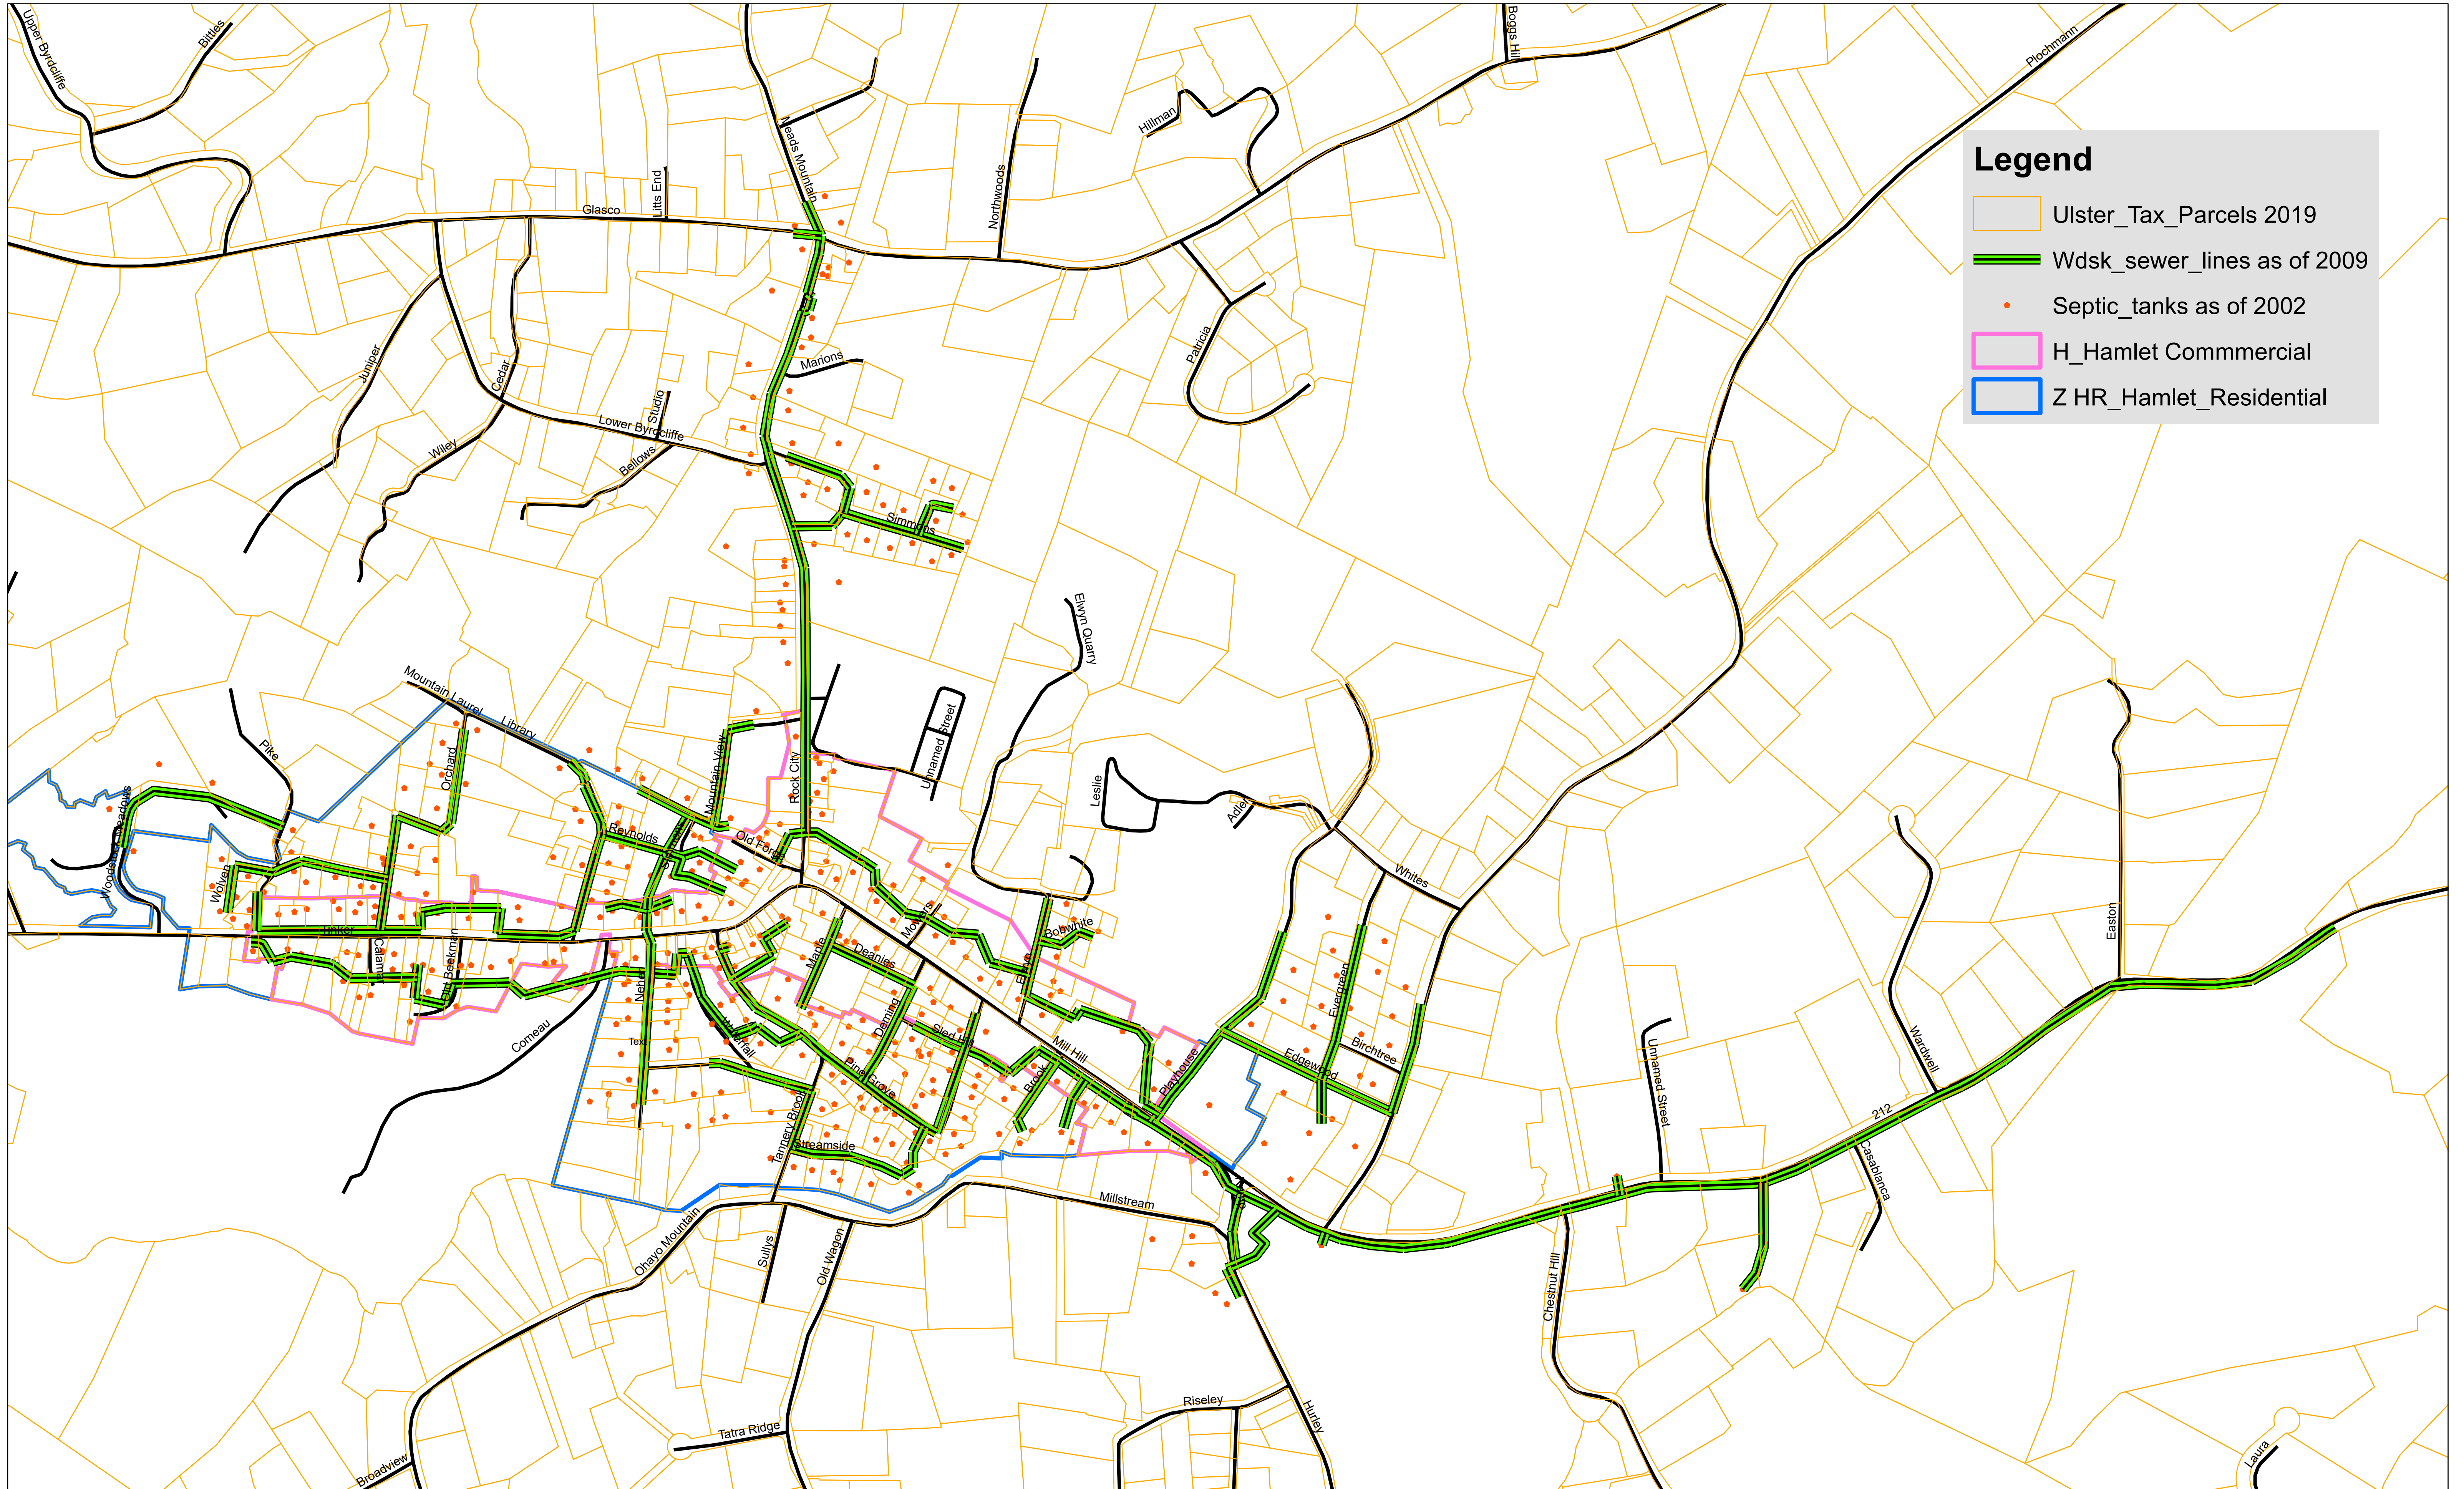

Woodstock Sewer Lines and Connected Septic Tanks as of 2009

Legend

- Ulster_Tax_Parcels 2019
- Wdsk_sewer_lines as of 2009
- Septic_tanks as of 2002
- H_Hamlet Commercial
- Z HR_Hamlet_Residential